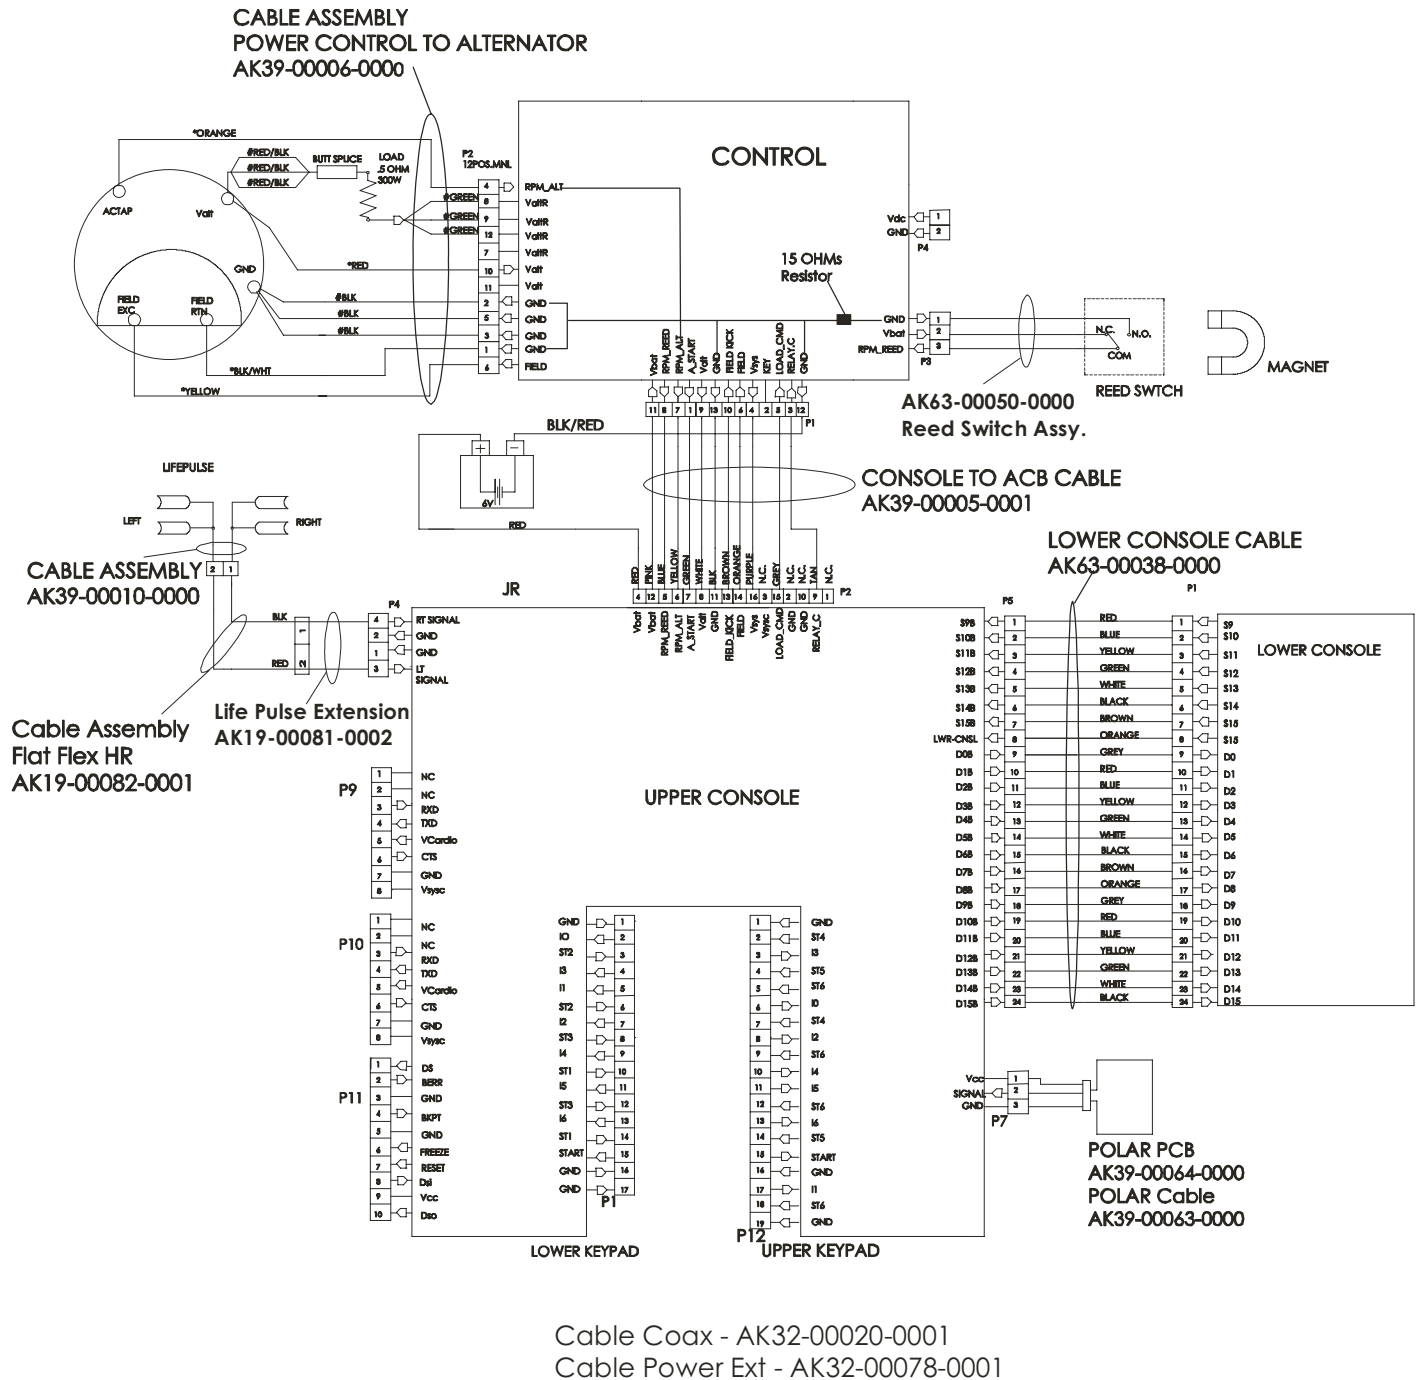

Description	Part No.
OPERATION MANUAL	M051-00K39-A167
POWER OPTION KIT 120V	GK39-00002-0002
POWER OPTION KIT 240/50V UK	GK39-00002-0004
POWER OPTION KIT 240V+AUS	GK39-00002-0005
POWER OPTION KIT 230/50V CON	GK39-00002-0006
HARDWARE BAG	GK39-00002-0008
TOUCH UP PAINT: SPRAY CAN .5 OZ BOTTLE W/APPLICATOR .33 OZ PEN	0017-00008-0204 0017-00008-0205 0017-00008-0206
SERVICE MANUAL	M051-00K39-A012

Resistor Assembly  
AK39-00020-0001

Power Control Board Assembly  
AK39-00022-0001

Alternator w/Pulley Assembly  
AK63-00093-0000

Alternator Pulley  
0K61-02500-0001

Alternator  
0017-00009-0841

Locking Nut  
0017-00103-0117

Washer  
0017-00104-0044

Bolt  
0017-00101-0956

Intermediate Shaft and Bearing  
Assembly GK63-00002-0007

Idler Bracket Assembly  
AK63-00021-0000

Locking Assembly  
AK51-00053-0001

Cable Coax - AK32-00020-0001  
Cable Power Ext - AK32-00078-0001